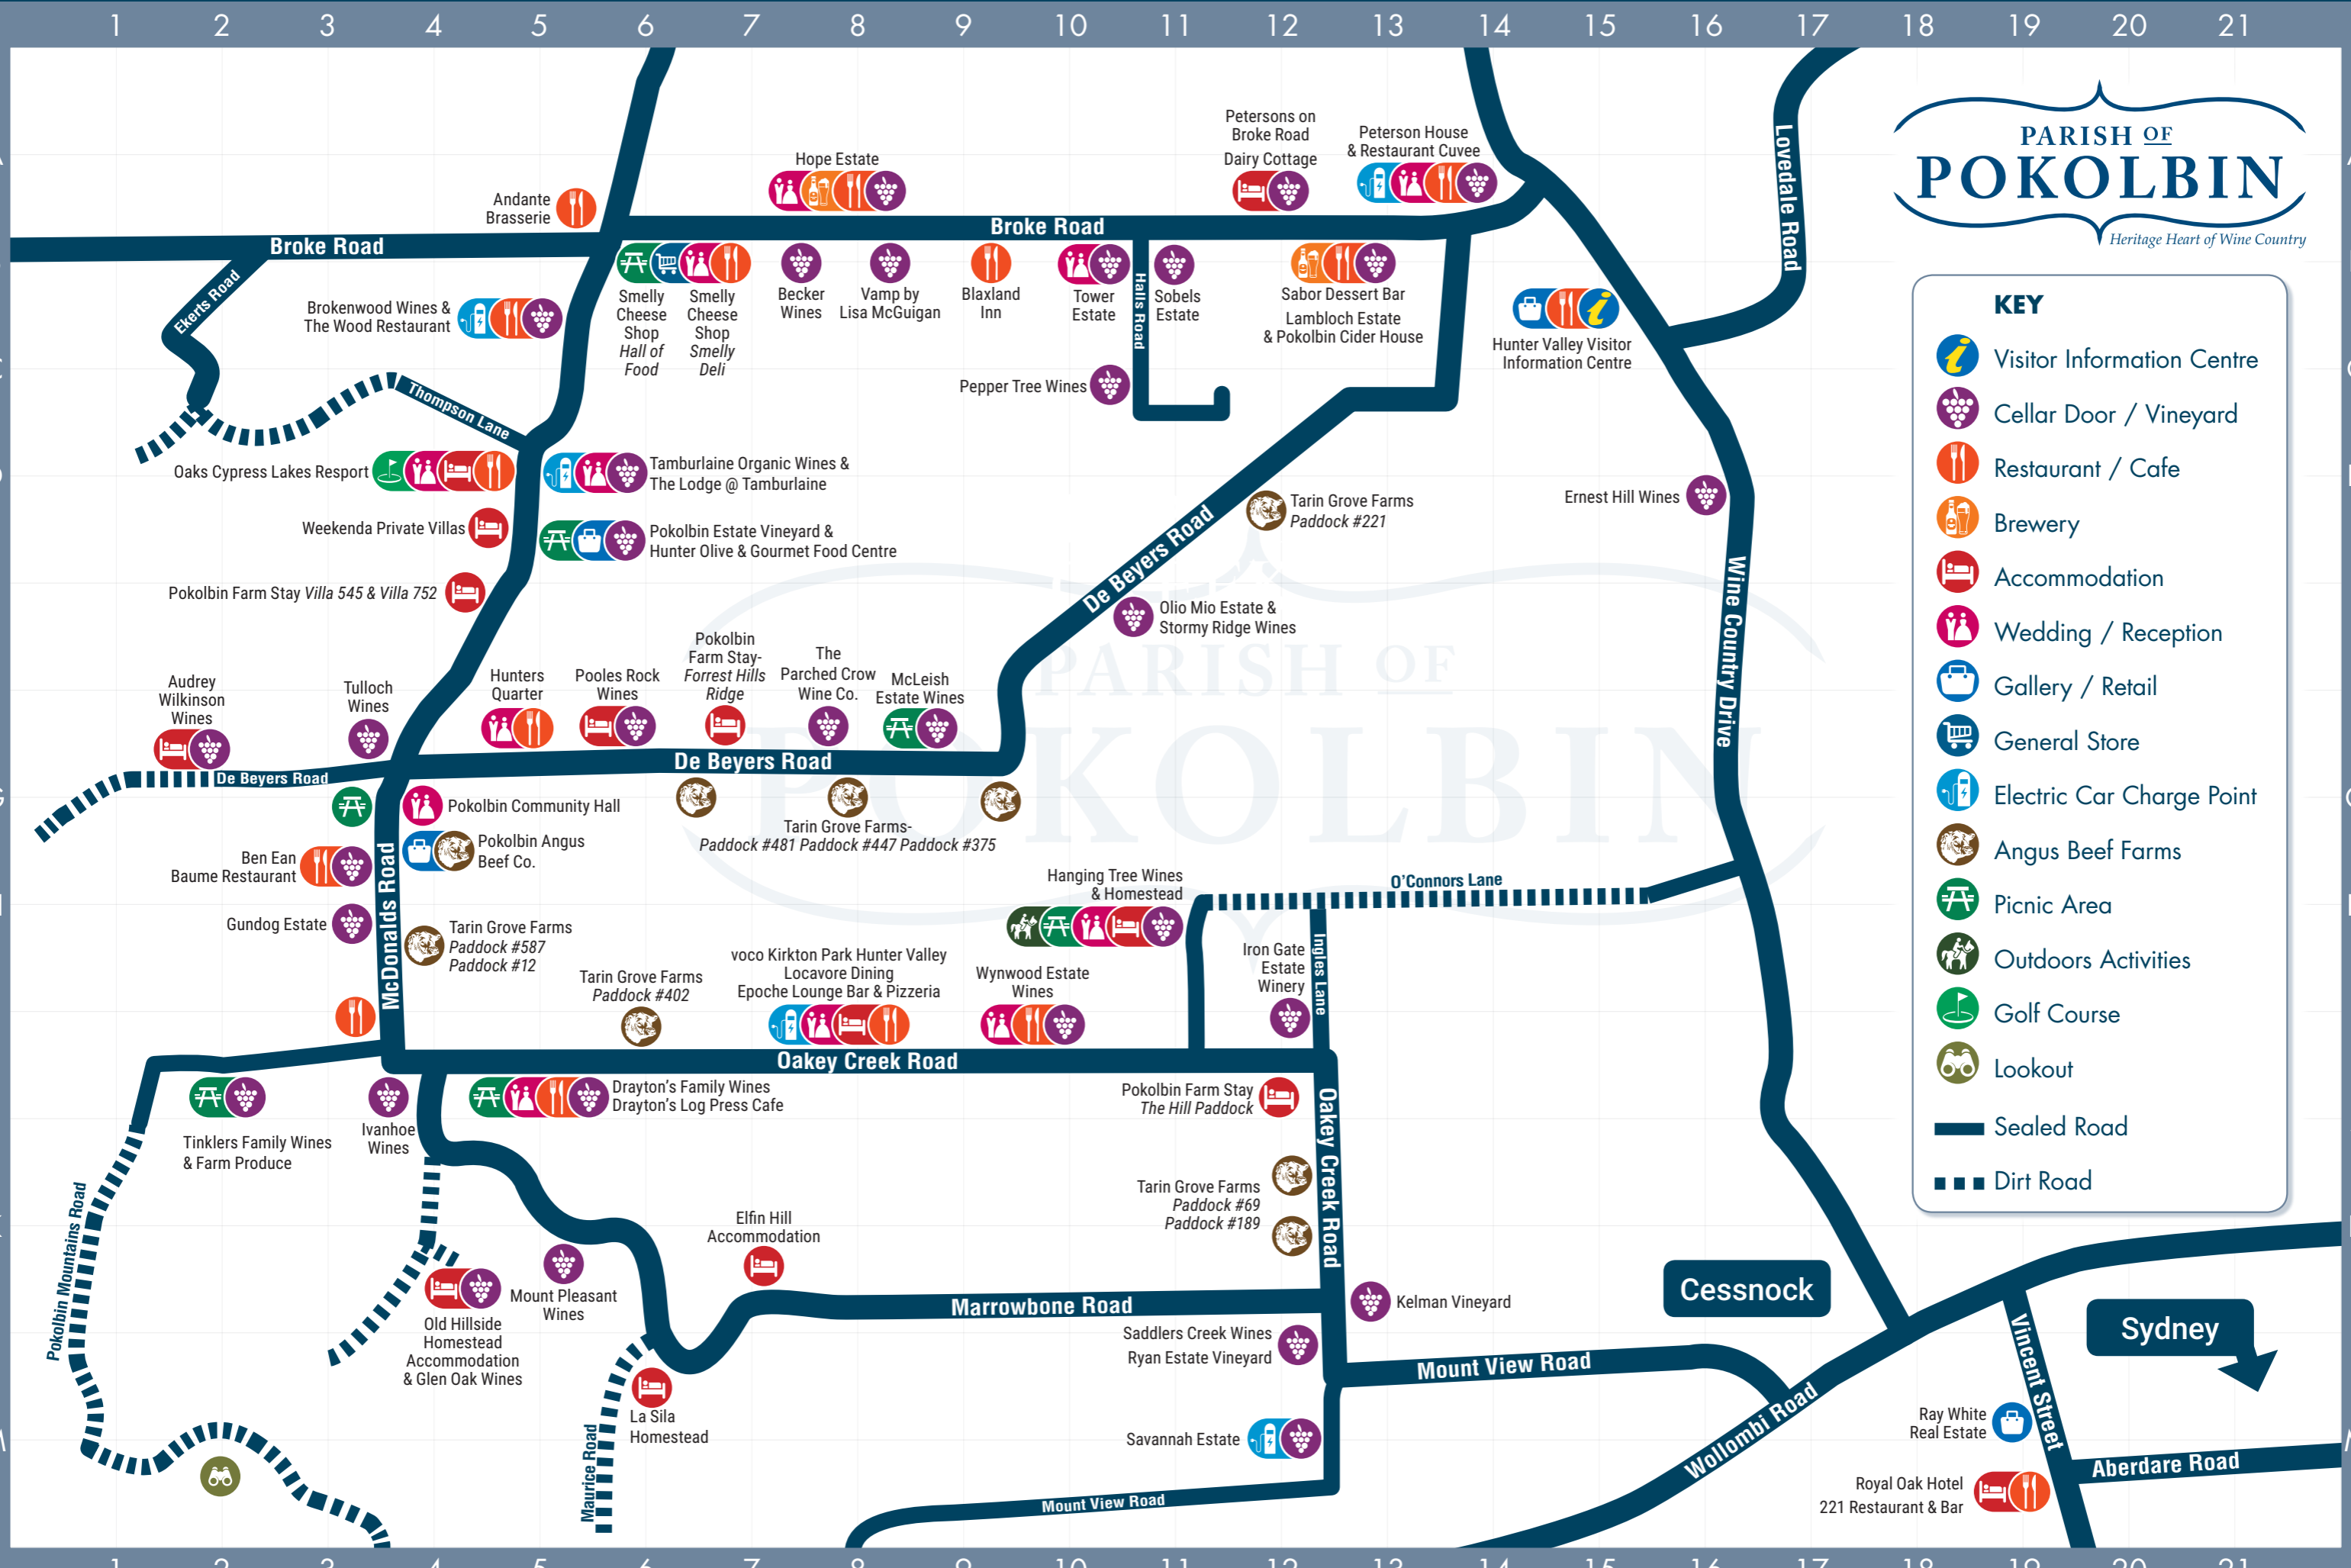

PARISH OF POKOLBIN
Heritage Heart of Wine Country

KEY

- Visitor Information Centre
- Cellar Door / Vineyard
- Restaurant / Cafe
- Brewery
- Accommodation
- Wedding / Reception
- Gallery / Retail
- General Store
- Electric Car Charge Point
- Angus Beef Farms
- Picnic Area
- Outdoors Activities
- Golf Course
- Lookout
- Sealed Road
- Dirt Road

A
B
C
D
E
F
G
H
I
J
K
L
M

A
B
C
D
E
F
G
H
I
J
K
L
M

1 2 3 4 5 6 7 8 9 10 11 12 13 14 15 16 17 18 19 20 21

1 2 3 4 5 6 7 8 9 10 11 12 13 14 15 16 17 18 19 20 21